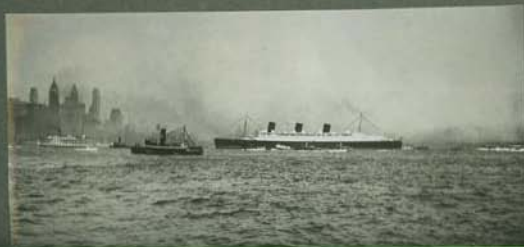

*Siriusal Prince*

Jones Beach

S.S. Wuhu, China

SS Trenton

Autumn  
1933

SS Anandora Star  
Port Said, 1932

Belgian Schooner "Mercator"

German Schoonership  
"Grocheryogin Elisabeth"