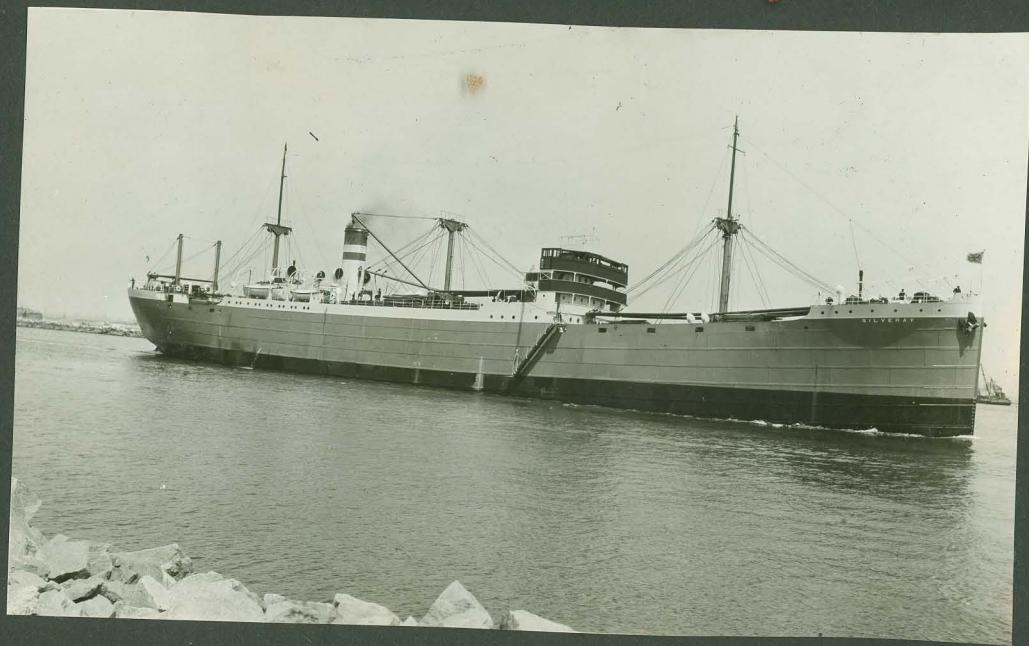

M.V. Silveray
San Pedro